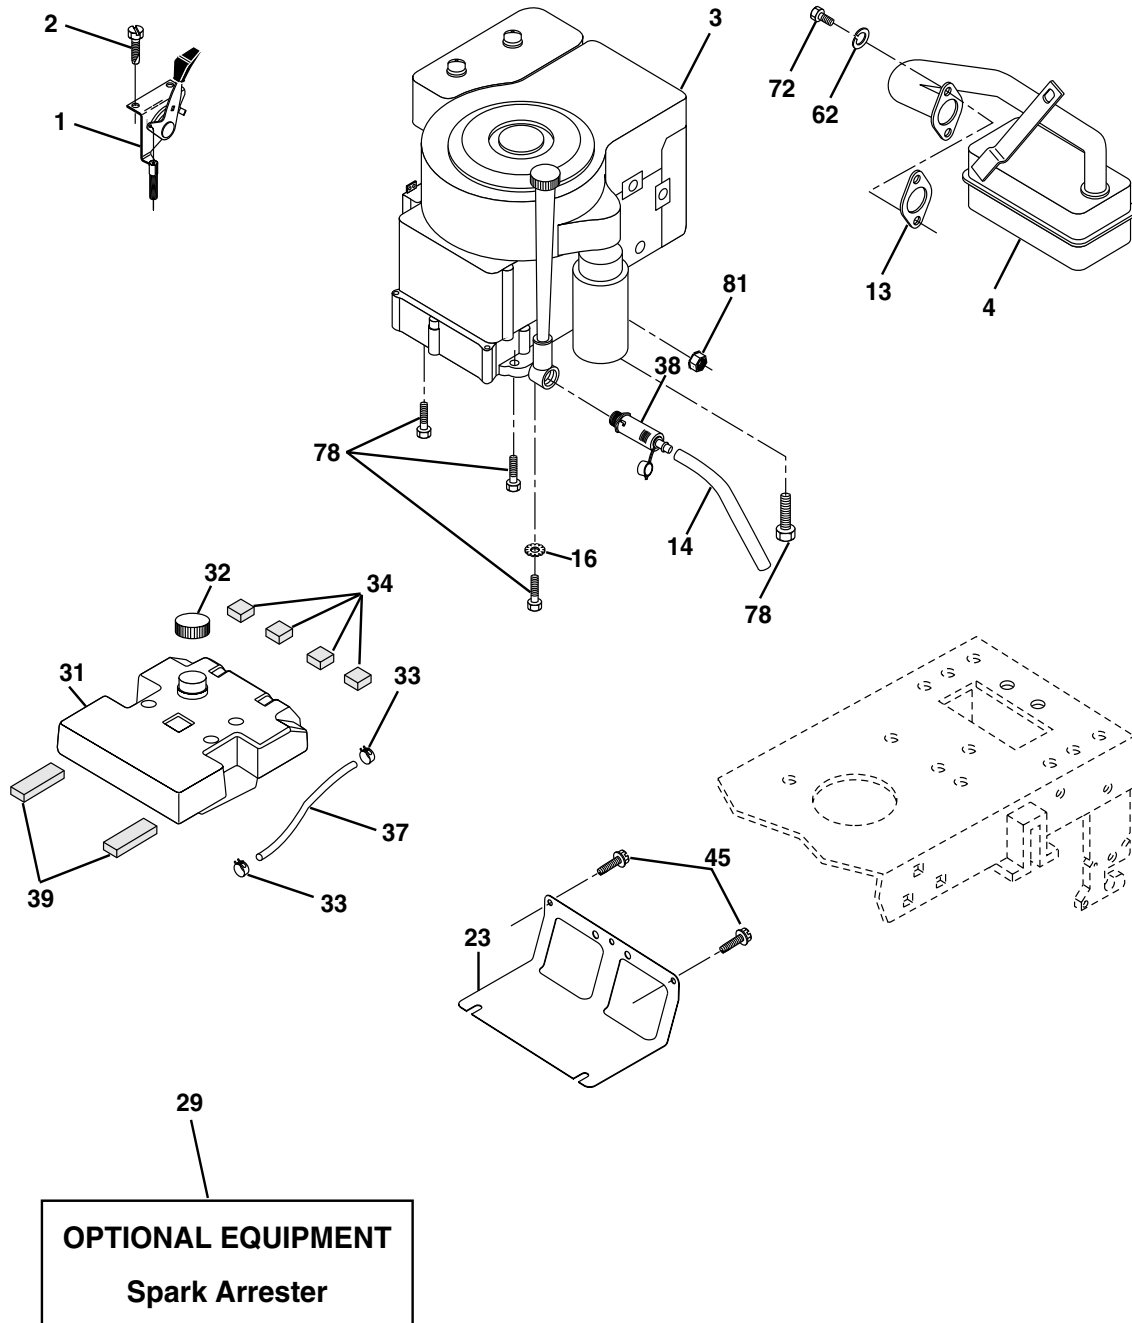

NOTE: All component dimensions given in U.S. inches.
1 inch = 25.4 mm

REPAIR PARTS

TRACTOR - MODEL NO. LT16A (JNA16H42A)

ENGINE

KEY NO.	PART NO.	DESCRIPTION
1	532170551	Control Th/ch Flag Dom.
2	817720410	Screw Hex Thd Cut 1/4-20x5/8 T
3	-----	Engine B&S Model 311777 (Order parts from engine manufacturer)
4	532137352	Muffler
13	532165291	Gasket
14	532148456	Tube Drain Oil Easy
16	811050600	Washer Lock Ext Tooth 3/8
23	532169837	Shield BRN/DBR Guard
29	532137180	Kit Spark Arrestor (Flat Scrm)
31	532157103	Tank Fuel
32	532140527	Cap Asm Fuel W/sym Vented

NOTE: All component dimensions given in U.S. inches
1 inch = 25.4 mm

REPAIR PARTS

TRACTOR - MODEL NO. LT16A (JNA16H42A)

MOWER LIFT

KEY NO.	PART NO.	DESCRIPTION
1	532159460	Wire Asm Inner W/plunger
2	532159471	Shaft Asm Lift RH w/Inf
3	532105767	Pin Groove 1 500 Zinc
4	812000002	E Ring #5133-62
5	819211621	Washer 21/32 X 1 X 21 Ga
6	532120183	Bearing Nylon Blk 629 Id
7	532125631	Grip Handle Fluted Blk
8	532124526	Button Plunger Black
11	532139865	Link Lift LH Fixed Length
12	532139866	Link Lift RH Fixed Length
13	532124670	Retainer Spring
15	532173288	Link Front
16	873350800	Nut Jam Hex 1/2-13 Unc
17	532175689	Trunnion Blk Zinc
18	873800800	Nut Lock w/Wsh 1/2-13unc
19	532139868	Arm Suspension Rear
20	532163552	Retainer Spring
23	532110807	Nut Special

KEY NO.	PART NO.	DESCRIPTION
24	819131016	Washer 13/32 X 5/8 X 16 Ga
25	532124874	Spring 2-1/8"
26	532169484	Retainer Clip
27	532126971	Rod Adj Lift Zinc 7.49 Wrk Lg
28	873350600	Nut Hex Jam 3/8-16 Unc
29	532138057	Knob Inf 3/8-16 Unc Blk W/sym
30	532150233	Trunnion Infin Height
31	532169865	Bearing Pvt Lift
32	873540600	Nut Crownlock 3/8 - 24
36	532155097	Pointer Height Indicator
37	532123935	Plug Hole Blk 1.485/1.515 Dia.
38	817060516	Screw 5/16-18 x 1
40	819112410	Washer 11/32 x 1-1/2 10 Ga.
41	532155098	Indicator Height STLT
49	532145212	Nut Hex Flange Lock
50	532110452	Nut Phos & Oil