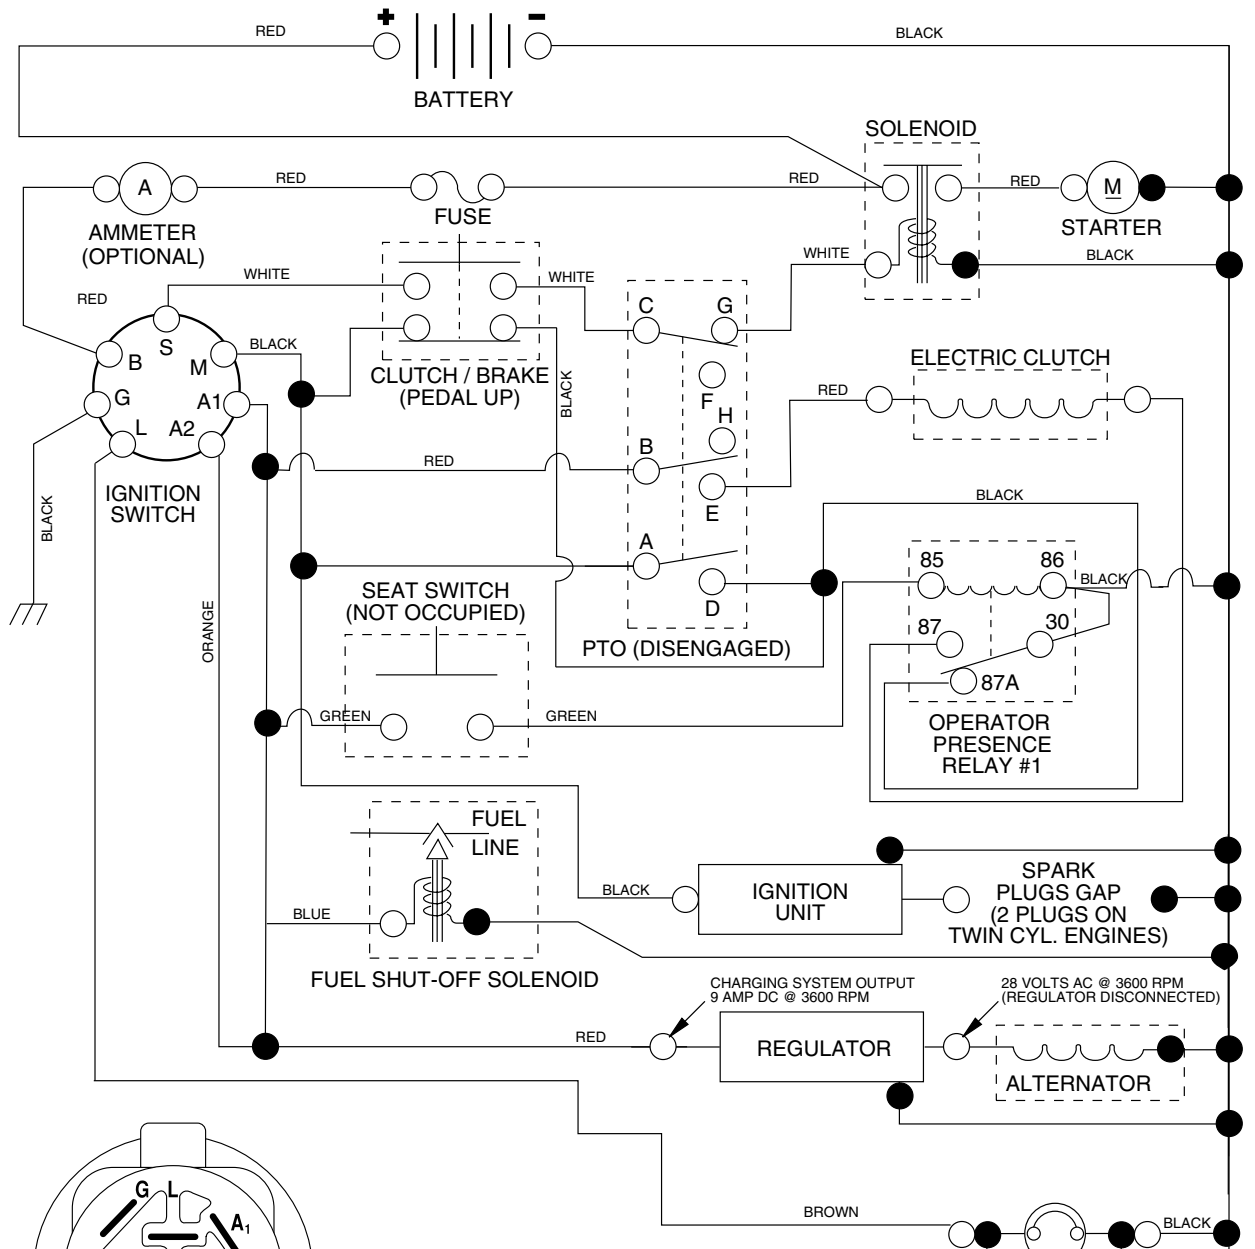

LT 16 A

Spare parts
Ersatzteile
Pièces détachées
Reserve onderdelen
Repuestos
Reservdelar

TRACTOR - MODEL NO. LT16A (JNA16H42A)

SCHEMATIC

IGNITION SWITCH

POSITION	CIRCUIT	"MAKE"
OFF	M+G+A1	NONE
RUN/LIGHT	B+A1	A2+L
RUN	B+A1	NONE
START	B + S + A1	NONE

WIRING INSULATED CLIPS
NOTE: IF WIRING INSULATED CLIPS WERE REMOVED FOR SERVICING OF UNIT, THEY SHOULD BE REPLACED TO PROPERLY SECURE YOUR WIRING.

PTO SWITCH	
POSITION	CIRCUIT
OFF	C + G, B + H
ON	C + F, B + E, A + D

NOTE: All component dimensions given in U.S. inches.
1 inch = 25.4 mm

REPAIR PARTS

TRACTOR - MODEL NO. LT16A (JNA16H42A)

ENGINE

KEY NO.	PART NO.	DESCRIPTION
1	532170551	Control Th/ch Flag Dom.
2	817720410	Screw Hex Thd Cut 1/4-20x5/8 T
3	-----	Engine B&S Model 311777 (Order parts from engine manufacturer)
4	532137352	Muffler
13	532165291	Gasket
14	532148456	Tube Drain Oil Easy
16	811050600	Washer Lock Ext Tooth 3/8
23	532169837	Shield BRN/DBR Guard
29	532137180	Kit Spark Arrestor (Flat Scrm)
31	532157103	Tank Fuel
32	532140527	Cap Asm Fuel W/sym Vented

NOTE: All component dimensions given in U.S. inches
1 inch = 25.4 mm

REPAIR PARTS

TRACTOR - MODEL NO. LT16A (JNA16H42A)

MOWER LIFT

KEY NO.	PART NO.	DESCRIPTION
1	532159460	Wire Asm Inner W/plunger
2	532159471	Shaft Asm Lift RH w/Inf
3	532105767	Pin Groove 1 500 Zinc
4	812000002	E Ring #5133-62
5	819211621	Washer 21/32 X 1 X 21 Ga
6	532120183	Bearing Nylon Blk 629 Id
7	532125631	Grip Handle Fluted Blk
8	532124526	Button Plunger Black
11	532139865	Link Lift LH Fixed Length
12	532139866	Link Lift RH Fixed Length
13	532124670	Retainer Spring
15	532173288	Link Front
16	873350800	Nut Jam Hex 1/2-13 Unc
17	532175689	Trunnion Blk Zinc
18	873800800	Nut Lock w/Wsh 1/2-13unc
19	532139868	Arm Suspension Rear
20	532163552	Retainer Spring
23	532110807	Nut Special