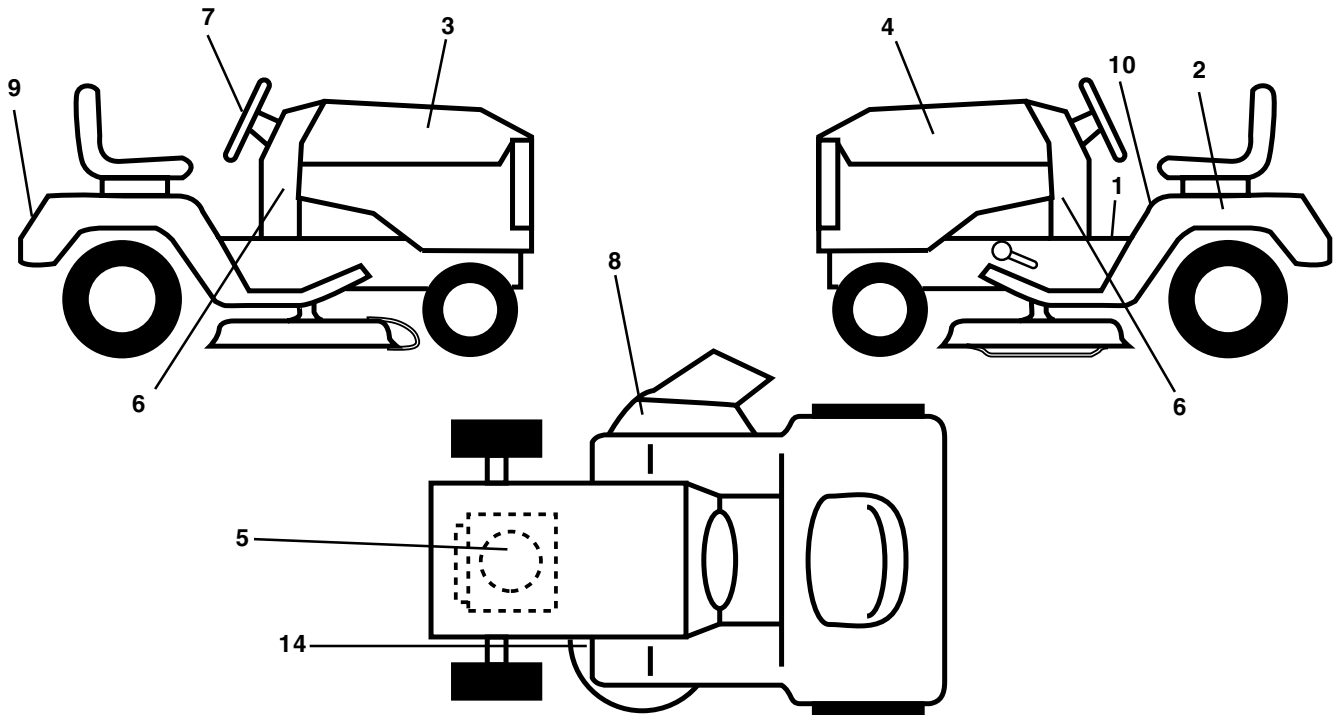

REPAIR PARTS

TRACTOR - MODEL NO. LT16A (JNA16H42A)

DECALS

KEY NO.	PART NO.	DESCRIPTION
1	532157032	Decal Oper. Step Thru E/F
2	532145005	Decal Battery
3	532170600	Decal Hood RH
4	532170601	Decal Hood LH
5	532176400	Decal HP Engine
6	532162927	Decal Hood/Sd Pnl
7	532170565	Decal Wheel Steering
8	532170563	Decal Warning

KEY NO.	PART NO.	DESCRIPTION
9	532141761	Decal Fender
10	532157140	Decal Fender Danger
14	532160396	Decal V-Belt Schematic
--	532171824	Pad Footrest LH
--	532171825	Pad Footrest LR
--	532138311	Decal Handle Lft Height Adjust
--	532169210	Decal By Pass Lt Hydro
--	532177126	Manual Owner's (English)
--	532177127	Manual Owner's (French)