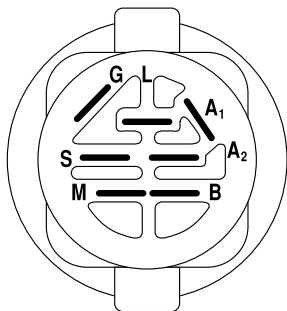

LT 16 A

Spare parts
Ersatzteile
Pièces détachées
Reserve onderdelen
Repuestos
Reservdelar

TRACTOR - MODEL NO. LT16A (JNA16H42A)

SCHEMATIC

IGNITION SWITCH

POSITION	CIRCUIT	"MAKE"
OFF	M+G+A1	NONE
RUN/LIGHT	B+A1	A2+L
RUN	B+A1	NONE
START	B + S + A1	NONE

NOTE: All component dimensions given in U.S. inches.
1 inch = 25.4 mm

REPAIR PARTS

TRACTOR - MODEL NO. LT16A (JNA16H42A)

ENGINE

KEY NO.	PART NO.	DESCRIPTION
1	532170551	Control Th/ch Flag Dom.
2	817720410	Screw Hex Thd Cut 1/4-20x5/8 T
3	-----	Engine B&S Model 311777 (Order parts from engine manufacturer)
4	532137352	Muffler
13	532165291	Gasket
14	532148456	Tube Drain Oil Easy
16	811050600	Washer Lock Ext Tooth 3/8
23	532169837	Shield BRN/DBR Guard
29	532137180	Kit Spark Arrestor (Flat Scrm)
31	532157103	Tank Fuel
32	532140527	Cap Asm Fuel W/sym Vented

NOTE: All component dimensions given in U.S. inches
1 inch = 25.4 mm

REPAIR PARTS

TRACTOR - MODEL NO. LT16A (JNA16H42A)

MOWER LIFT

KEY NO.	PART NO.	DESCRIPTION
1	532159460	Wire Asm Inner W/plunger
2	532159471	Shaft Asm Lift RH w/Inf
3	532105767	Pin Groove 1 500 Zinc
4	812000002	E Ring #5133-62
5	819211621	Washer 21/32 X 1 X 21 Ga
6	532120183	Bearing Nylon Blk 629 Id
7	532125631	Grip Handle Fluted Blk
8	532124526	Button Plunger Black
11	532139865	Link Lift LH Fixed Length
12	532139866	Link Lift RH Fixed Length
13	532124670	Retainer Spring
15	532173288	Link Front
16	873350800	Nut Jam Hex 1/2-13 Unc
17	532175689	Trunnion Blk Zinc
18	873800800	Nut Lock w/Wsh 1/2-13unc
19	532139868	Arm Suspension Rear
20	532163552	Retainer Spring
23	532110807	Nut Special