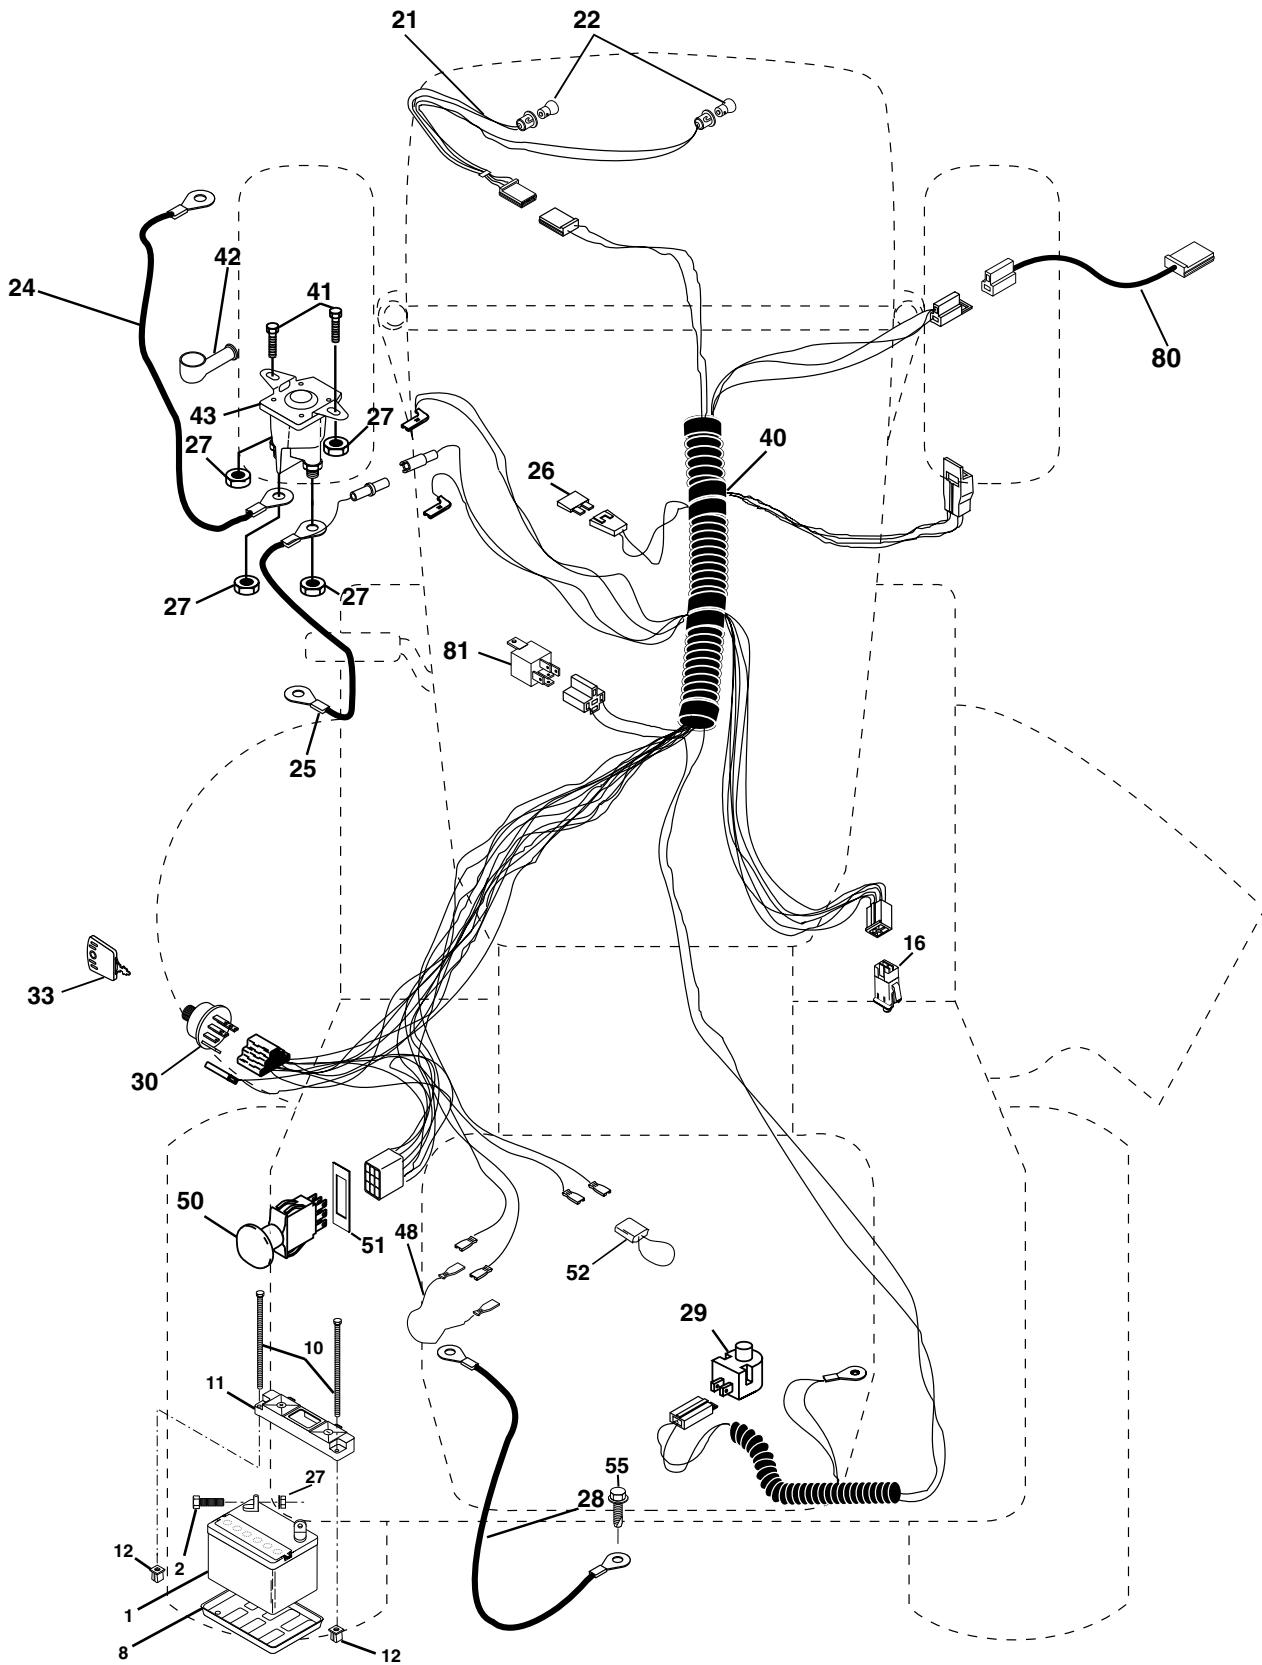

● NON-REMOVABLE CONNECTIONS
 ○ REMOVABLE CONNECTIONS

RELAY

PTO SWITCH

REPAIR PARTS

TRACTOR - MODEL NO. LT16A (JNA16H42A)

ELECTRICAL

REPAIR PARTS

TRACTOR - MODEL NO. LT16A (JNA16H42A)

NOTE: All component dimensions given in U.S. inches.
1 inch = 25.4 mm

REPAIR PARTS

TRACTOR - MODEL NO. LT16A (JNA16H42A)

DECALS

KEY NO.	PART NO.	DESCRIPTION
1	532157032	Decal Oper. Step Thru E/F
2	532145005	Decal Battery
3	532170600	Decal Hood RH
4	532170601	Decal Hood LH
5	532176400	Decal HP Engine
6	532162927	Decal Hood/Sd Pnl
7	532170565	Decal Wheel Steering
8	532170563	Decal Warning

NOTE: All component dimensions given in U.S. inches.
1 inch = 25.4 mm

REPAIR PARTS

TRACTOR - MODEL NO. LT16A (JNA16H42A)

ENGINE

KEY NO.	PART NO.	DESCRIPTION
1	532170551	Control Th/ch Flag Dom.
2	817720410	Screw Hex Thd Cut 1/4-20x5/8 T
3	-----	Engine B&S Model 311777 (Order parts from engine manufacturer)
4	532137352	Muffler
13	532165291	Gasket
14	532148456	Tube Drain Oil Easy
16	811050600	Washer Lock Ext Tooth 3/8
23	532169837	Shield BRN/DBR Guard
29	532137180	Kit Spark Arrestor (Flat Scrm)
31	532157103	Tank Fuel
32	532140527	Cap Asm Fuel W/sym Vented

NOTE: All component dimensions given in U.S. inches
1 inch = 25.4 mm

REPAIR PARTS

TRACTOR - MODEL NO. LT16A (JNA16H42A)

MOWER LIFT

KEY NO.	PART NO.	DESCRIPTION
1	532159460	Wire Asm Inner W/plunger
2	532159471	Shaft Asm Lift RH w/Inf
3	532105767	Pin Groove 1 500 Zinc
4	812000002	E Ring #5133-62
5	819211621	Washer 21/32 X 1 X 21 Ga
6	532120183	Bearing Nylon Blk 629 Id
7	532125631	Grip Handle Fluted Blk
8	532124526	Button Plunger Black
11	532139865	Link Lift LH Fixed Length
12	532139866	Link Lift RH Fixed Length
13	532124670	Retainer Spring
15	532173288	Link Front
16	873350800	Nut Jam Hex 1/2-13 Unc
17	532175689	Trunnion Blk Zinc
18	873800800	Nut Lock w/Wsh 1/2-13unc
19	532139868	Arm Suspension Rear
20	532163552	Retainer Spring
23	532110807	Nut Special