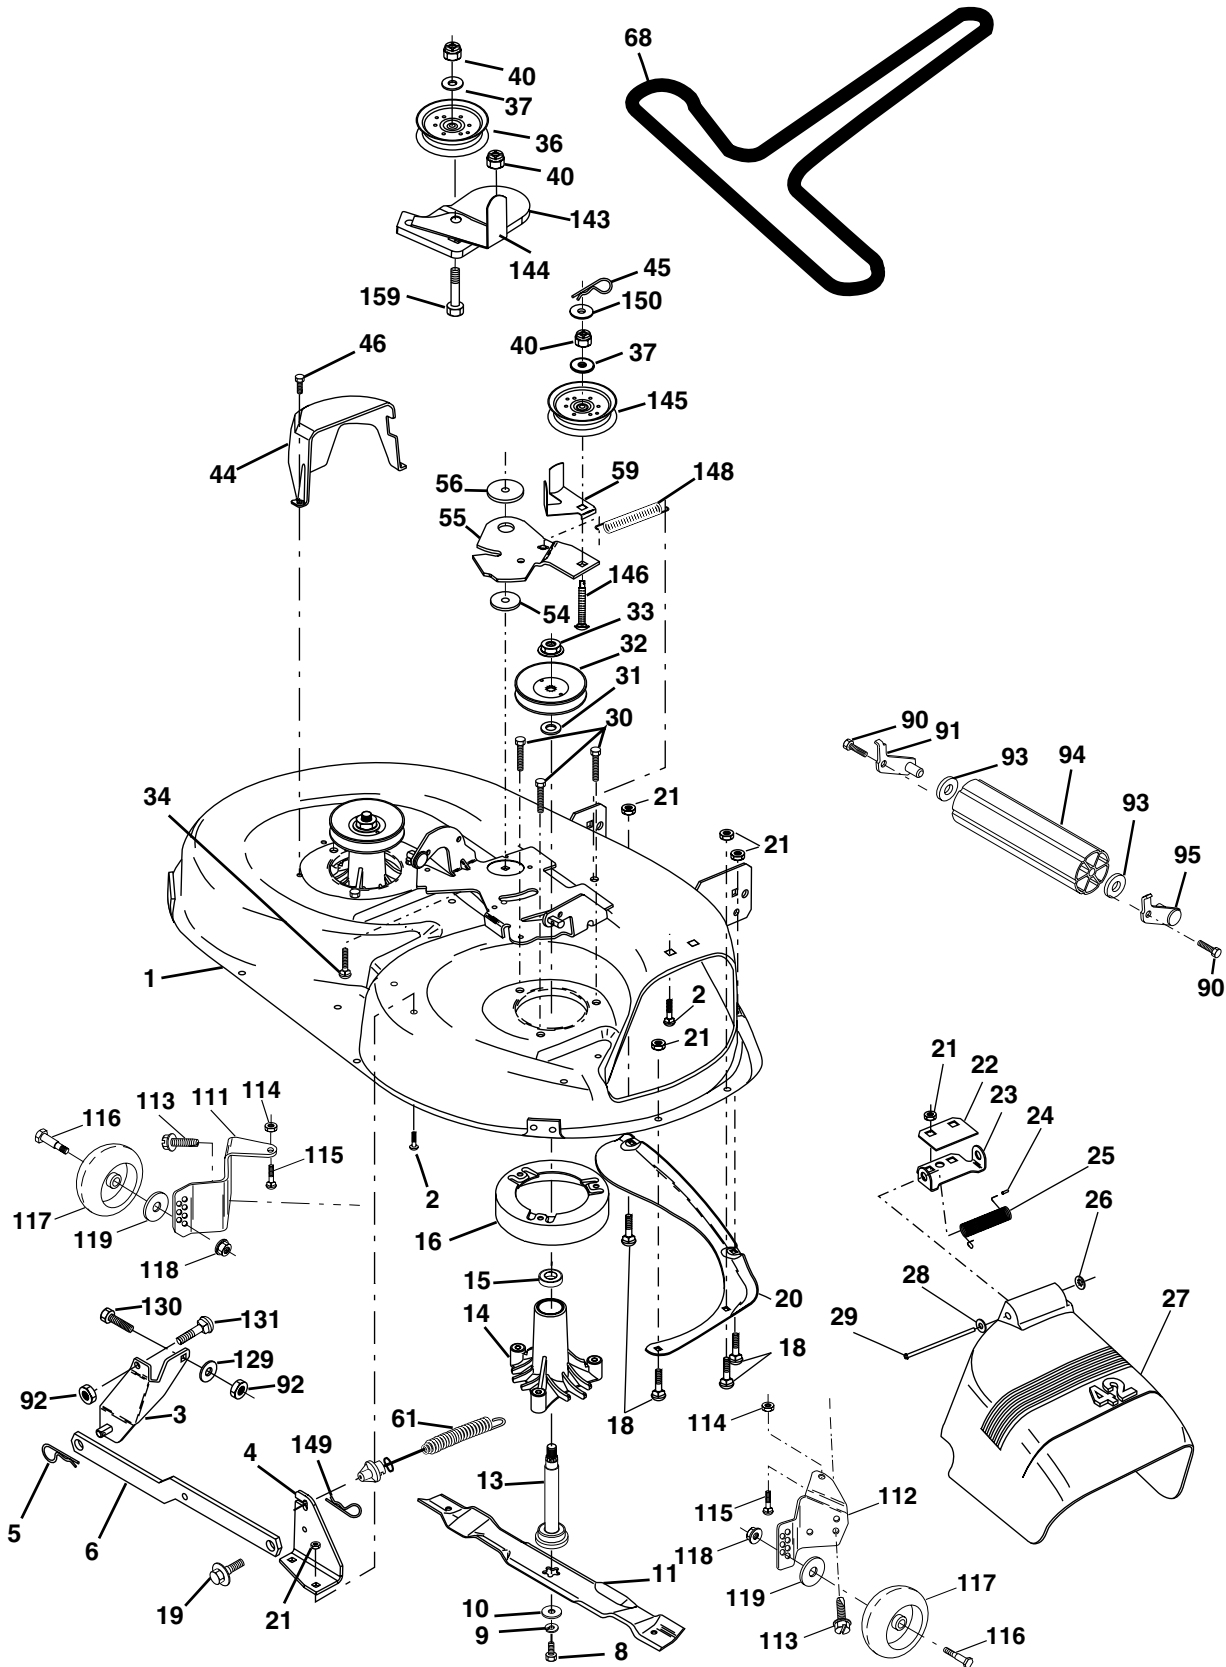

REPAIR PARTS

TRACTOR - MODEL NO. LT16A (JNA16H42A)

MOWER DECK

REPAIR PARTS

TRACTOR - MODEL NO. LT16A (JNA16H42A)

MOWER DECK

KEY NO.	PART NO.	DESCRIPTION	KEY NO.	PART NO.	DESCRIPTION
1	532165892	Mower Deck Assembly, 42"	46	532137729	Screw, Thd. Roll 1/4-20 x 5/8
2	872140506	Bolt	54	532133943	Washer, Hardened
3	532138017	Bracket Assembly, Sway Bar, Front	55	532155046	Arm, Idler
4	532165460	Bracket Sway Bar 38/42" Deck	56	532165723	Spacer, Retainer
5	532124670	Retainer Spring	59	532141043	Guard, TUV Idler
6	532130832	Arm, Suspension, Rear	61	532174882	Spring Ext Elect Clutch
8	532850857	Bolt, Hex 3/8-24 x 1.25 Gr. 8	68	532174883	V-Belt
9	810030600	Washer, Lock	90	817060612	Screw 3/8-16 x 3/4
10	532140296	Washer, Hardened	91	532175746	Bracket Asm Noseroller Lh
11	532138498	Blade Mower 42" High Perf.	92	873800600	Nut Lock Hex w/Ins. 3/8-16 Unc
	532134149	Blade, Mulching	93	819171416	Washer 17/32 x 7/8 x 16 Ga.
13	532137645	Shaft Assembly, Mandrel, Vented	94	532132264	Roller Nose 38"-50"
14	532128774	Housing, Mandrel, Vented	95	532175747	Bracket Asm Noseroller Rh
15	532110485	Bearing, Ball, Mandrel	111	532174925	Bracket, Gauge, Wheel L.H.
16	532174493	Stripper	112	532174926	Bracket, Gauge, Wheel R.H.
18	872140505	Bolt, Carriage 5/16-18 x 5/8	113	817060512	Screw 5/16-18 x 3/4
19	532132827	Bolt, Shoulder	114	873510500	Nut, Hex, Keps 5/16-18 UNC
20	532159770	Baffle, Vortex	115	872110504	Bolt, Carriage 5/16 UNC x 1/2
21	873680500	Nut Crownlock 5/16-18 UNC	116	532124872	Bolt, Shoulder
22	532134753	Stiffener Bracket	117	532165746	Wheel, Gauge
23	532131267	Bracket, Deflector	118	873930600	Nut, Centerlock 3/8-16
24	532105304	Cap, Sleeve	119	819121414	Washer 3/8 x 7/8 x 14 Gauge
25	532123713	Spring, Torsion, Deflector	129	819131312	Washer 13/32 x 13/16 x 12 Ga.
26	532110452	Nut, Push	130	874780616	Bolt Hex 3/8-16 x 1.0
27	532171859	Shield, Deflector	131	872140608	Bolt RDHD SQNK 3/8-16 x 1.0
28	819111016	Washer 11/32 x 5/8 x 16 Ga.	144	532158634	Keeper Belt 42" Clutch Cable
29	532131491	Rod, Hinge	145	532165888	Pulley Idler Flat
30	532157722	Screw Thdrol Washer Head	146	532171977	Bolt Carriage Idler
31	532129963	Washer, Spacer	148	532169022	Spring Return Idler
32	532153535	Pulley, Mandrel	149	532165898	Retainer Spring Yellow Zinc
33	532178342	Nut, Toplock, Flanged	150	819091216	Washer 9/32 x 3/4 x 16 Ga.
34	872110614	Bolt	159	872140614	Bolt Rdhd Sqn 3/8-16 UNC x 1- 3/4
36	532131494	Pulley, Idler, Flat	--	532130794	Mandrel Assembly (Includes Key Numbers 8-10, 13-15, 31 and 32)
37	819131316	Washer 13/32 x 13/16 x 16 Gauge	--	532176207	Replacement Mower, Complete
40	873680600	Nut Crownlock 3/8-16 UNC			
44	532140088	Guard, Mandrel, L.H.			
45	532124788	Retainer			

NOTE: All component dimensions given in U.S. inches
1 inch = 25.4 mm