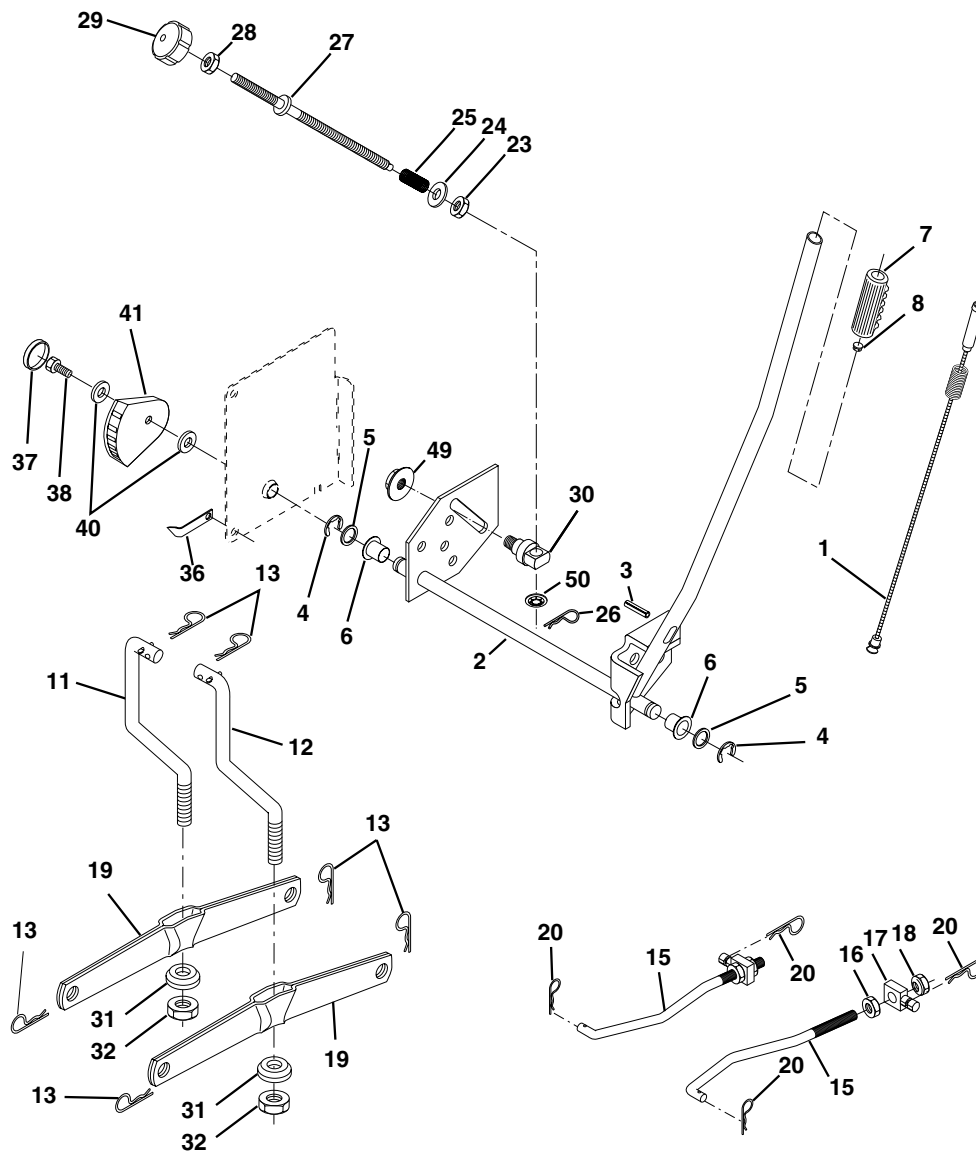

NOTE: All component dimensions given in U.S. inches.
1 inch = 25.4 mm

REPAIR PARTS

TRACTOR - MODEL NO. LT16A (JNA16H42A)

ENGINE

KEY NO.	PART NO.	DESCRIPTION
1	532170551	Control Th/ch Flag Dom.
2	817720410	Screw Hex Thd Cut 1/4-20x5/8 T
3	-----	Engine B&S Model 311777 (Order parts from engine manufacturer)
4	532137352	Muffler
13	532165291	Gasket
14	532148456	Tube Drain Oil Easy
16	811050600	Washer Lock Ext Tooth 3/8
23	532169837	Shield BRN/DBR Guard
29	532137180	Kit Spark Arrestor (Flat Scrm)
31	532157103	Tank Fuel
32	532140527	Cap Asm Fuel W/sym Vented

NOTE: All component dimensions given in U.S. inches
1 inch = 25.4 mm

REPAIR PARTS

TRACTOR - MODEL NO. LT16A (JNA16H42A)

MOWER LIFT

KEY NO.	PART NO.	DESCRIPTION
1	532159460	Wire Asm Inner W/plunger
2	532159471	Shaft Asm Lift RH w/Inf
3	532105767	Pin Groove 1 500 Zinc
4	812000002	E Ring #5133-62
5	819211621	Washer 21/32 X 1 X 21 Ga
6	532120183	Bearing Nylon Blk 629 Id
7	532125631	Grip Handle Fluted Blk
8	532124526	Button Plunger Black
11	532139865	Link Lift LH Fixed Length
12	532139866	Link Lift RH Fixed Length
13	532124670	Retainer Spring
15	532173288	Link Front
16	873350800	Nut Jam Hex 1/2-13 Unc
17	532175689	Trunnion Blk Zinc
18	873800800	Nut Lock w/Wsh 1/2-13unc
19	532139868	Arm Suspension Rear
20	532163552	Retainer Spring
23	532110807	Nut Special

KEY NO.	PART NO.	DESCRIPTION
24	819131016	Washer 13/32 X 5/8 X 16 Ga
25	532124874	Spring 2-1/8"
26	532169484	Retainer Clip
27	532126971	Rod Adj Lift Zinc 7.49 Wrk Lg
28	873350600	Nut Hex Jam 3/8-16 Unc
29	532138057	Knob Inf 3/8-16 Unc Blk W/sym
30	532150233	Trunnion Infin Height
31	532169865	Bearing Pvt Lift
32	873540600	Nut Crownlock 3/8 - 24
36	532155097	Pointer Height Indicator
37	532123935	Plug Hole Blk 1.485/1.515 Dia.
38	817060516	Screw 5/16-18 x 1
40	819112410	Washer 11/32 x 1-1/2 10 Ga.
41	532155098	Indicator Height STLT
49	532145212	Nut Hex Flange Lock
50	532110452	Nut Phos & Oil