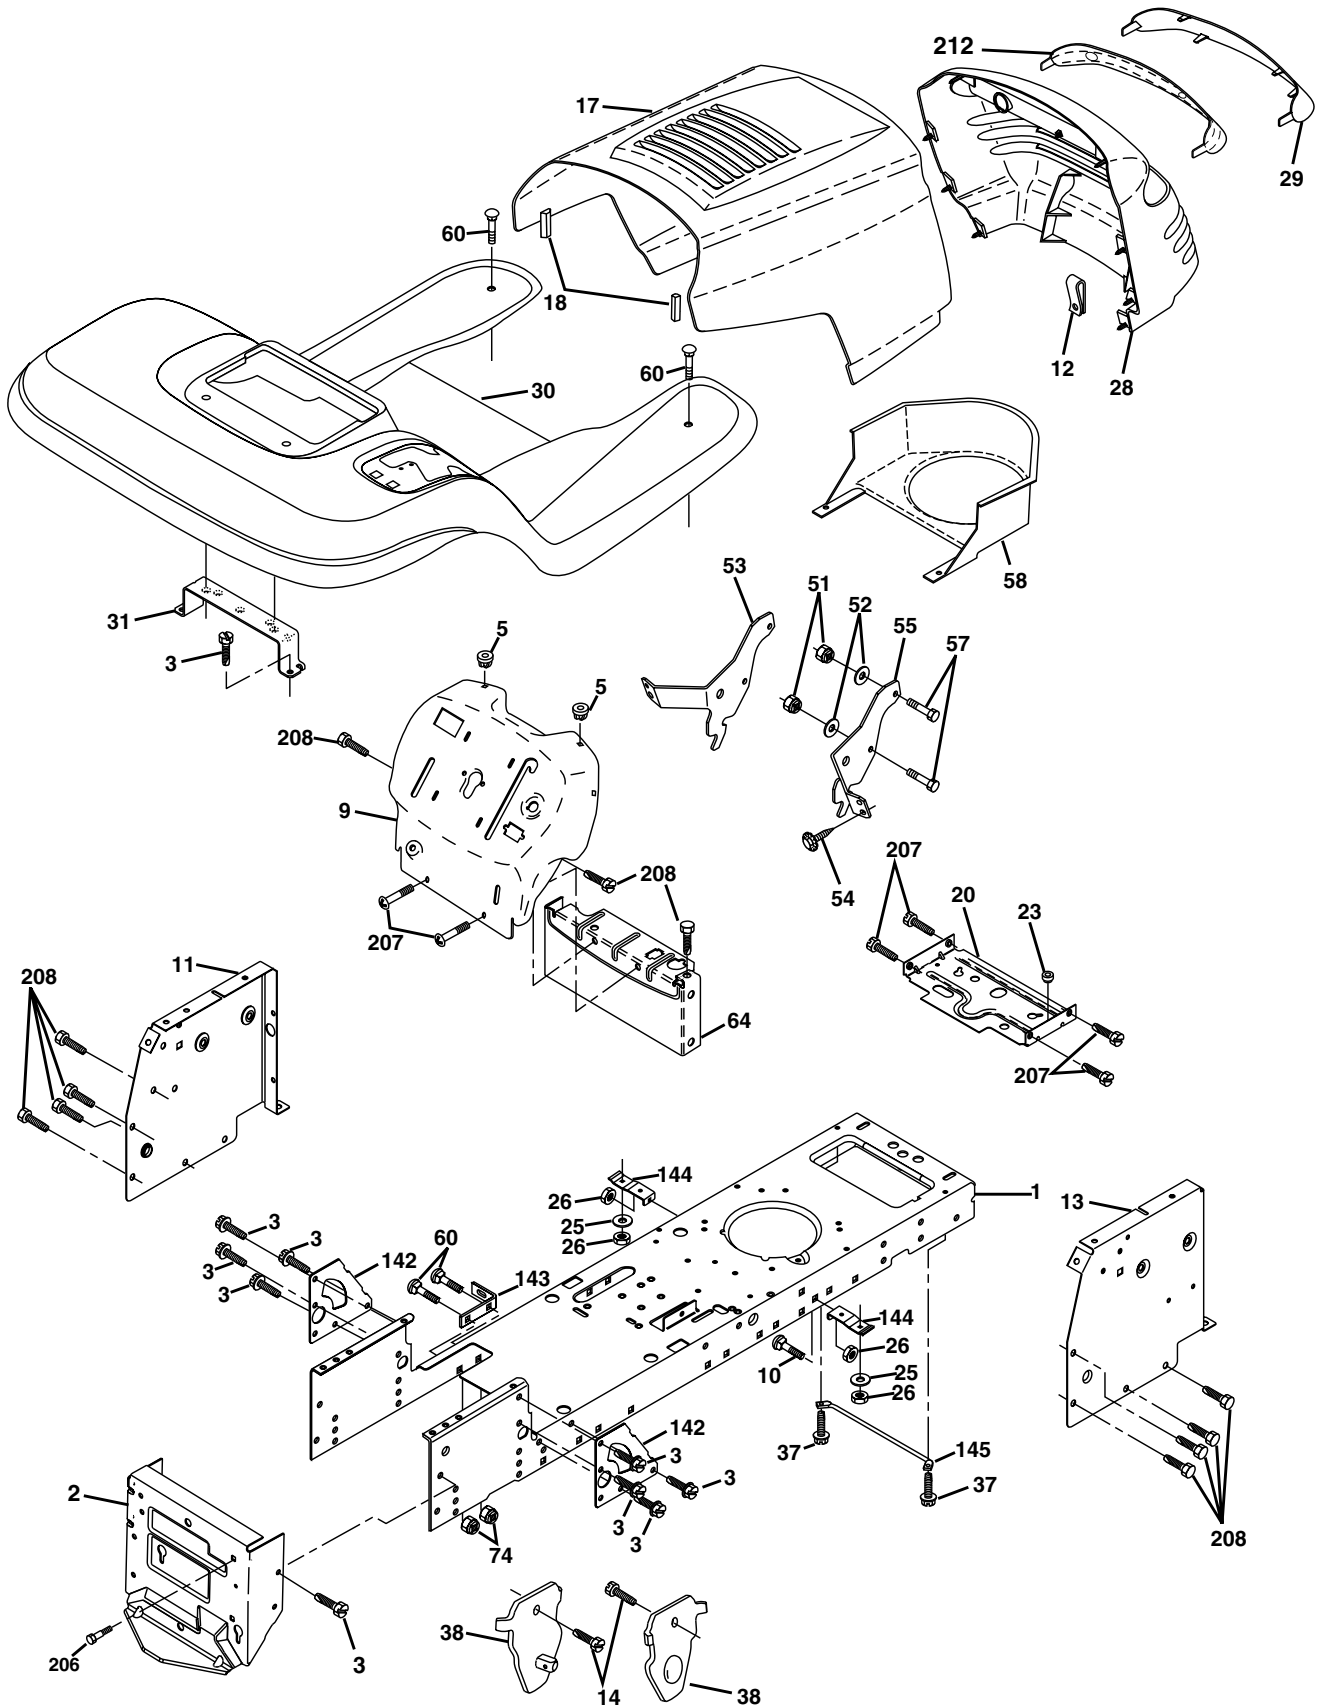

● NON-REMOVABLE CONNECTIONS
 ○ REMOVABLE CONNECTIONS

RELAY

PTO SWITCH

REPAIR PARTS

TRACTOR - MODEL NO. LT16A (JNA16H42A)

ELECTRICAL

REPAIR PARTS

TRACTOR - MODEL NO. LT16A (JNA16H42A)

ELECTRICAL

KEY NO.	PART NO.	DESCRIPTION
1	532144925	Battery 12 Volt 25 AMP
2	874760412	Bolt Hex Hd 1/4-20unc X 3/4
8	532124886	Battery Tray
10	532145211	Bolt Btr Frt
11	532150109	Hold Down Battery Front
12	532145769	Nut Push Nylon 1/4
16	532153664	Switch Interlock Push-In
21	532166181	Harness Asm Light W/4152j
22	532004152	Bulb Light #1156
24	532124780	Cable Battery 6 Ga 11" red
25	532146148	Cable Battery 6 Ga 44" red w/16 wire
26	532175158	Fuse
27	873510400	Nut Keps Hex 1/4-20 Unc
28	532145491	Cable Ground 6 Ga 12" black
29	532160784	Switch Plunger Nc Gray
30	532175566	Switch Ign
33	532140401	Key Ign Generic
40	532178442	Harness Ign.
41	871110408	Bolt Blk Fin Hex 1/4 - 20 x 1/2
42	532131563	Cover Terminal Red
43	532178861	Solenoid
48	532140844	Adapter Ammeter Rect.
50	532174651	Switch PTO
51	532140405	Ring Retainer PTO
52	532141940	Protection Wire Loop
55	817490508	Screw Thdrol 5/16-18 x 1/2
80	532146685	Harness Clutch Evx
81	532109748	Relay Asm

NOTE: All component dimensions given in U.S. inches.
1 inch = 25.4 mm.

REPAIR PARTS

TRACTOR - MODEL NO. LT16A (JNA16H42A)

CHASSIS AND ENCLOSURES

REPAIR PARTS

TRACTOR - MODEL NO. LT16A (JNA16H42A)

CHASSIS AND ENCLOSURES

NOTE: All component dimensions given in U.S. inches.
1 inch = 25.4 mm.

REPAIR PARTS

TRACTOR - MODEL NO. LT16A (JNA16H42A)

SEAT ASSEMBLY

KEY NO.	PART NO.	DESCRIPTION
1	532140118	Seat
2	532140551	Bracket Pivot Seat 8 720
3	871110616	Bolt Fin Hex 3/8-16unc X 1
4	819131610	Washer 13/32 X 1 X 10 Ga
5	532145006	Clip Push-In
6	873800600	Nut Hex w/Ins. 3/8-16 Unc
7	532124181	Spring Seat Cprsn 2 250 Blk Zi
8	817000616	Screw 3/8-16 X 1
9	819131614	Washer 13/32 X 1 X 14 Ga.
10	532174894	Pan Seat
11	532166369	Knob Seat Adj Wingnut
12	532121246	Bracket Mounting Switch