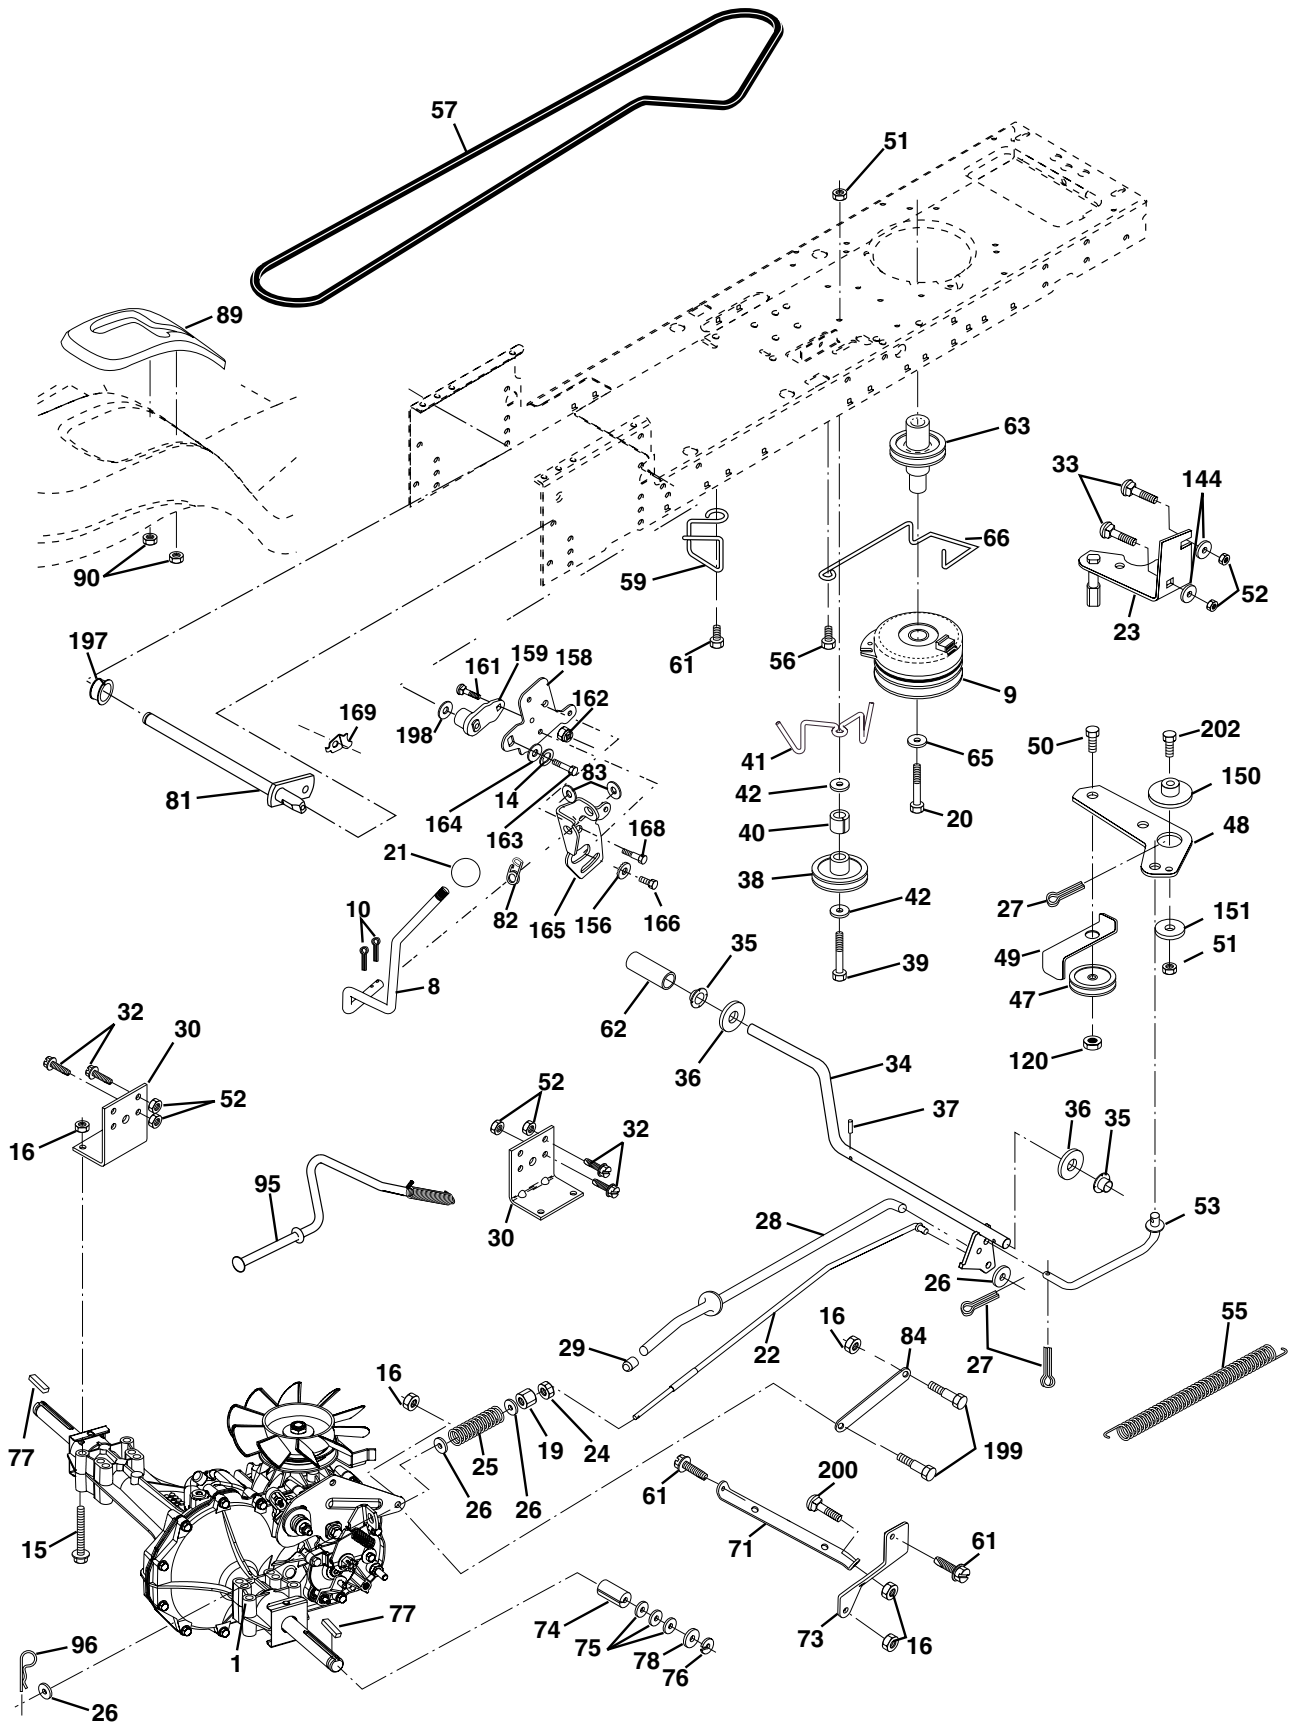

REPAIR PARTS

TRACTOR - MODEL NO. LT16A (JNA16H42A)

DRIVE

REPAIR PARTS

TRACTOR - MODEL NO. LT16A (JNA16H42A)

DRIVE

KEY PART NO. NO.	DESCRIPTION	KEY PART NO. NO.	DESCRIPTION
1	----- Transaxle Hydro Gr. 314-0510 (Order parts from transaxle mfg.)	62	532124872 Cover, Pedal
8	532165866 Rod Shift Fender Adjust STLT	63	532175414 Pulley, Engine
9	532145028 Clutch Elect Evx	65	810040700 Washer Lock Hvy HLCL Spr 7/16
10	876020416 Pin Cotter 1/8 x 1 CAD	66	532154778 Keeper Belt Engine
14	810040400 Washer Lock Hvy Helical	71	532169183 Strap Torque Lh
15	874490544 Bolt Hex 5/16-18 Gr. 5	73	532169182 Strap Torque Rh
16	873800500 Nut Lock Hex W/Ins. 5/16-18 Unc P	74	532137057 Spacer, Axle
19	873800600 Nut Lock Hex W/Ins 3/8-16 Unc	75	532121749 Washer 25/32 x 1-1/4 x 16 Ga.
20	532150280 Bolt Hex 7/16-20 x 4-1/4	76	812000001 E-Ring
21	532140845 Knob Deluxe 1/2-13 UNC BLK/RED	77	532123583 Key, Square
22	532169498 Rod, Brake Hydro	78	532121748 Washer 25/32 x 1-5/8 x 16 Ga
23	532171258 Bracket Asm Anti-Rot Evx	81	532165596 Shaft Asm Cross Tapered
24	873350600 Nut Hex Jam 3/8-16 UNC	82	532165711 Spring Torsion
25	532106888 Spring, Brake Rod	83	819171216 Washer 17/32 x 3/4 x 16 Ga.
26	819131316 Washer	84	532169594 Link Transaxle
27	876020412 Pin Cotter 1/8 x 3/4 CAD.	89	532166602 Console, Hydro
28	532175765 Rod, Parking Brake	90	532124346 Nut Self-Thd WSHD 1/4
29	532071673 Cap, Parking Brake	95	532170201 Control Asm. Bypass Hydro
30	532169592 Bracket, Transaxle	96	532124788 Retainer Spring 1" Zinc/Cad
32	874760512 Bolt Hex Hd 5/16-18 Unc x 3/4	120	873900600 Nut Lock Flg. 3/8-16
33	872140506 Bolt 5/16-18 x 3/4	144	819111016 Washer 11/32 x 5/8 x 16
34	532175578 Shaft, Foot Pedal	150	532175456 Bushing Bellcrank Grd Drive
35	532120183 Bearing, Nylon	151	819133210 Washer 13/32 x 2 x 10 Ga.
36	819211616 Washer	156	532166002 Washer Srrted 5/16 ID X 1 X .125
37	532124963 Pin, Roll	158	532165589 Bracket Shift Mount
38	532165936 Pulley, Idler, Flat	159	532165494 Hub Tapered Flange Shift LT
39	874760648 Bolt	161	872140406 Bolt Rdhd Sqnk 1/4-20 x 3/4 Gr. 5
40	532175461 Spacer Split	162	873680400 Nut Crownlock 1/4-20 Unc
41	532175556 Keeper, Belt Idler	163	874780416 Bolt Hex Fin 1/4-20 Unc x 1 Gr. 5
42	819131312 Washer 13/32 x 13/16 x 12 Ga	164	819091010 Washer 5/8 x .281 x 10 Ga.
47	532127783 Pulley, Idler, V-Groove Plastic	165	532165623 Bracket Pivot Lever
48	532154407 Bellcrank Clutch Grnd Drv Stl	166	532166880 Screw 5/16-18 x 5/8
49	532123205 Retainer, Belt Style Spring	168	532165492 Bolt Shoulder 5/16-18 x .561
50	874760624 Bolt Hex Hd 3/8-16 Unc x 1-1/2	169	532165580 Plate Fastening LT
51	873680600 Nut	197	532169613 Nyliner Snap-In 5/8" ID
52	873680500 Nut Crown Lock 5/16-18	198	532169593 Washer Nyl 7/8ID x .105 Hyd
53	532105710 Link, Clutch	199	532169612 Bolt Shoulder 5/16-18 Unc
55	532105709 Spring, Return, Clutch	200	872140508 Bolt Rdhd Sqnk 5/16-18 Unc x 1
56	817060616 Screw 3/8-16 x 1.0	202	872110614 Bolt RDHD 3/8-16 Unc x 1-3/4
57	532140294 V-Belt, Ground Drive		
59	532169691 Keeper, Center Span		
61	817060612 Screw 3/8-16 x 3/4		

NOTE: All component dimensions given in U.S. inches
1 inch = 25.4 mm