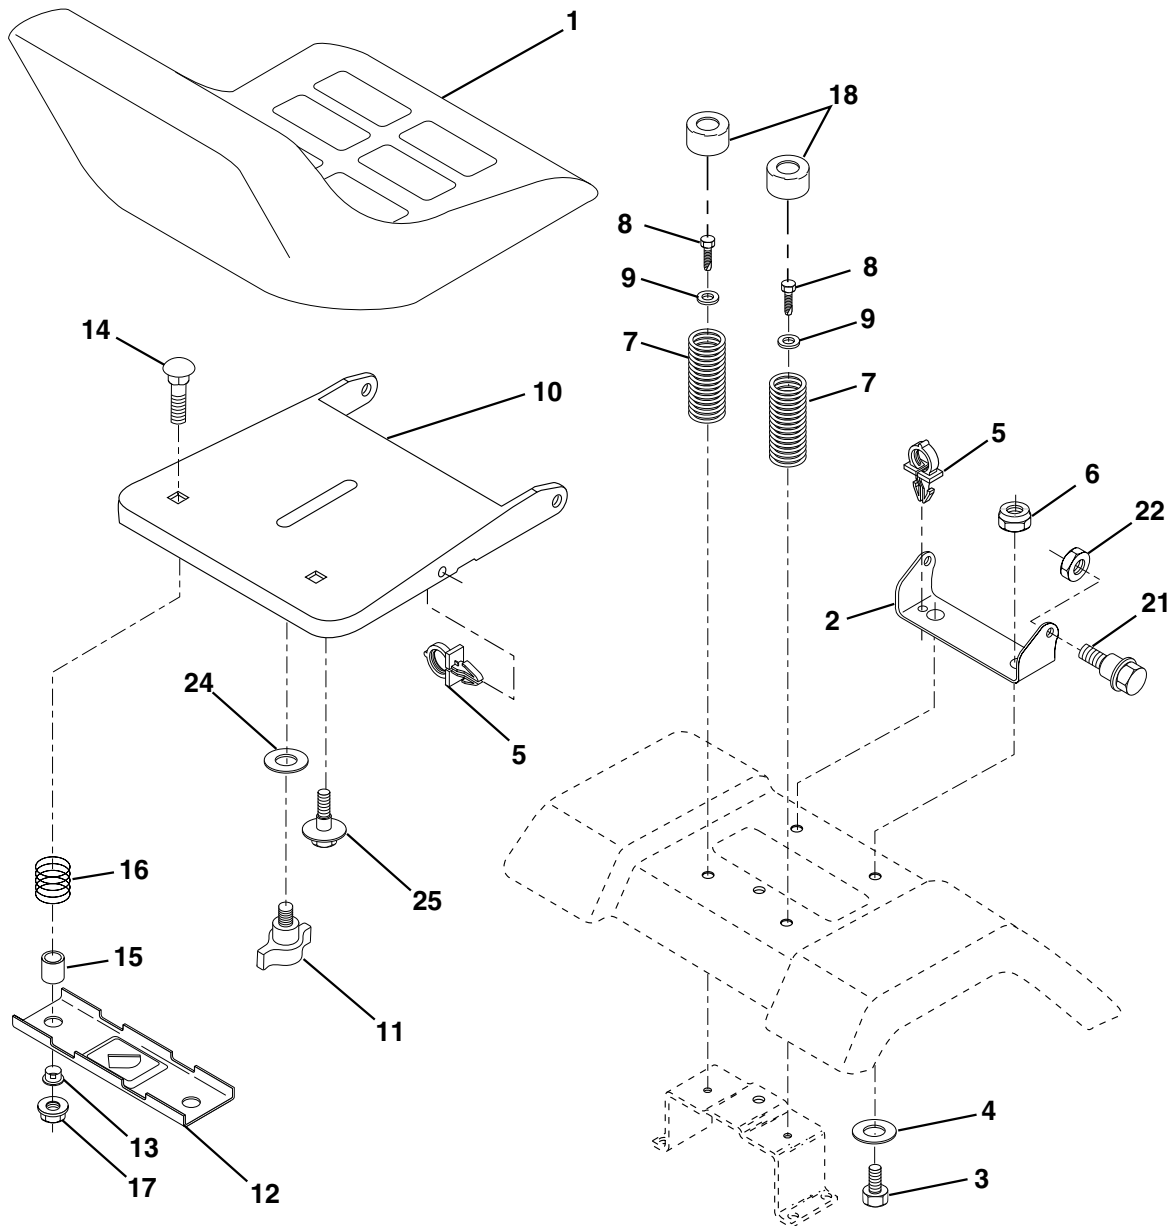

NOTE: All component dimensions given in U.S. inches
1 inch = 25.4 mm

REPAIR PARTS

TRACTOR - MODEL NO. LT16A (JNA16H42A)

STEERING ASSEMBLY

REPAIR PARTS

TRACTOR - MODEL NO. LT16A (JNA16H42A)

STEERING ASSEMBLY

NOTE: All component dimensions given in U.S. inches.
1 inch = 25.4 mm.

REPAIR PARTS

TRACTOR - MODEL NO. LT16A (JNA16H42A)

SEAT ASSEMBLY

KEY NO.	PART NO.	DESCRIPTION
1	532140118	Seat
2	532140551	Bracket Pivot Seat 8 720
3	871110616	Bolt Fin Hex 3/8-16unc X 1
4	819131610	Washer 13/32 X 1 X 10 Ga
5	532145006	Clip Push-In
6	873800600	Nut Hex w/Ins. 3/8-16 Unc
7	532124181	Spring Seat Cprsn 2 250 Blk Zi
8	817000616	Screw 3/8-16 X 1
9	819131614	Washer 13/32 X 1 X 14 Ga.
10	532174894	Pan Seat
11	532166369	Knob Seat Adj Wingnut
12	532121246	Bracket Mounting Switch