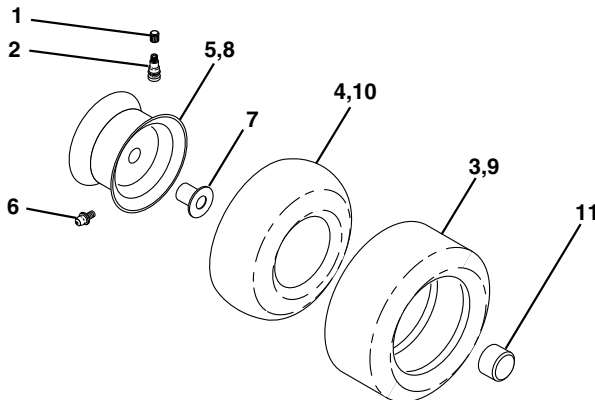

WHEELS & TIRES

KEY NO.	PART NO.	DESCRIPTION
1	532059192	Cap Valve Tire
2	532065139	Stem Valve
3	532106222	Tire F Ts 15 X 6 0 - 6 Service
4	532059904	Tube Front (Service Item Only)
5	532138336	Rim Asm 6"front Silver Service
6	532124957	Fitting Grease (Front Wheel Only)
7	532124959	Bearing Flange (Front Wheel Only)
8	532138337	Rim Asm 8"rear Silver Service
9	532122082	Tire R Ts 20x10-8 C Service
10	532124926	Tube Rear (Service Item Only)
11	532175039	Cap Axle Blk 1 50 X 1 00
--	532144334	Sealant, Tire (10 oz. Tube)

NOTE: All component dimensions given in U.S. inches.
1 inch = 25.4 mm